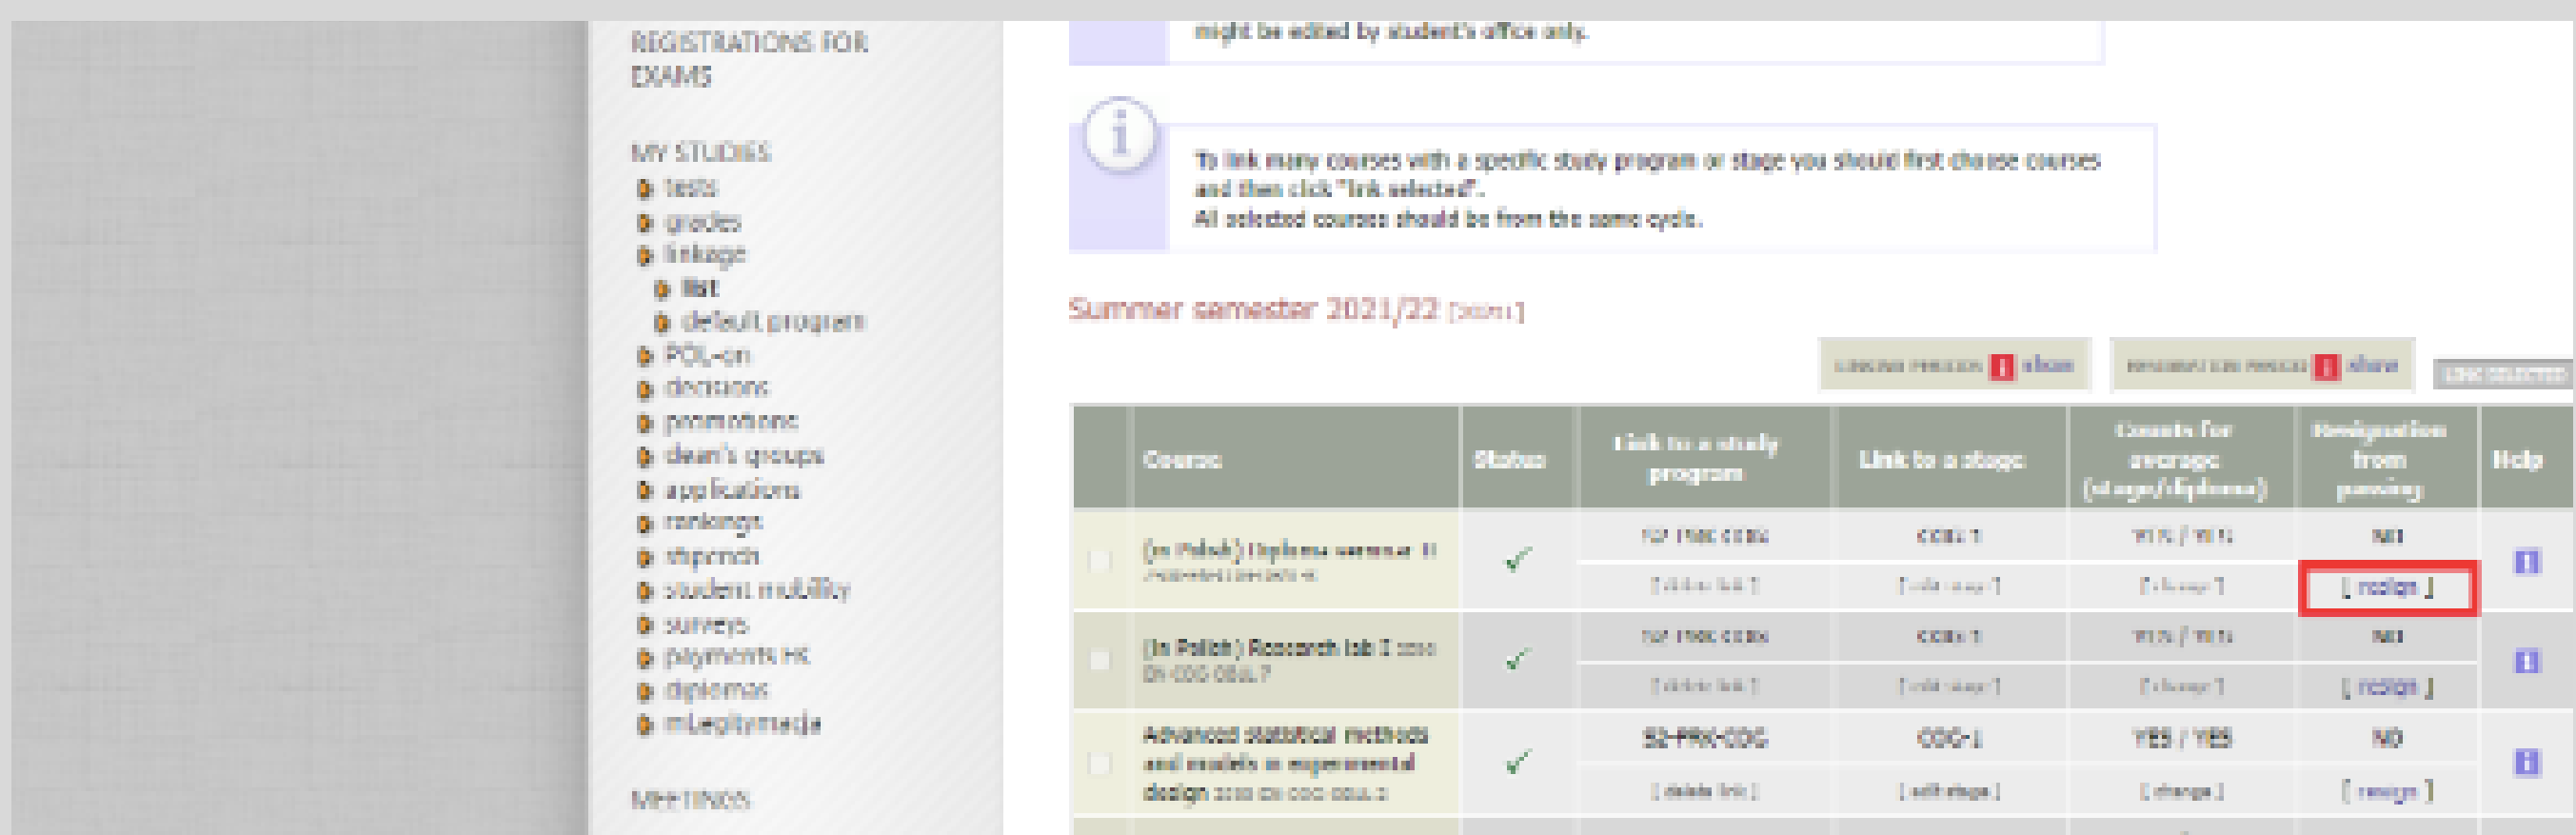

If you do not have subjects linked, please write to this email address marta.juskiewicz@psych.uw.edu.pl.